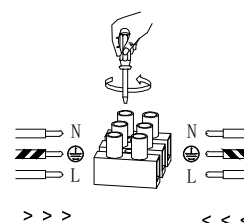

NOVA LUCE

9009175

1

Turn off the general switch

2

Drill holes & apply plastic anchors
With screws

3

Connect the wires

4

Apply the side screws

5

Instal glass shade

6

Turn on the general switch