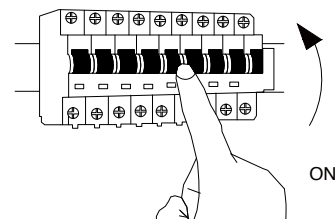

NOVA LUCE

9009175

1

Turn off the general switch

2

Drill holes & apply plastic anchors
With screws

3

Connect the wires

4

Apply the side screws

5

Instal glass shade

6

Turn on the general switch