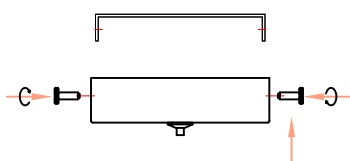

NOVA LUCE

9009175

1

Turn off the general switch

2

Drill holes & apply plastic anchors
With screws

3

Connect the wires

4

Apply the side screws

5

Instal glass shade

6

Turn on the general switch