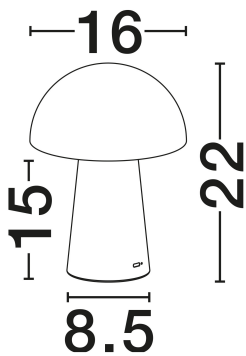

TECHNICAL DRAWING

APPLICATION & MOUNTING

Ambient Working Temp.	Max 45°C
Type of Protection	IP20
Dimmable	Yes
Type of Dimming	Triac
Mounting type	Surface
Mounting Depth (cm)	N/A
Led Module Replaceable	No
Light Source	LED

NOVA LUCE S.A

Schimatari Viotias
32009, Greece

+30 22620 58 121
+30 22620 56 743

info@novaluce.com
www.novaluce.com