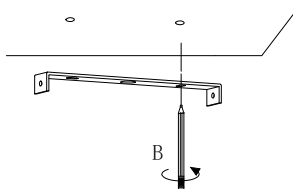

NOVA LUCE

9248171

1

Turn off the general switch

2

Mark where to drill

3

Drill holes & apply
Plastic anchors

4

Apply screws

5

Connect the wires

6

Apply the side screws

7

Turn on the general switch