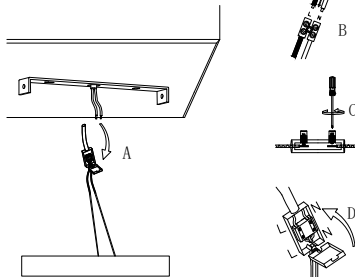

NOVA LUCE

9248171

1

Turn off the general switch

2

Mark where to drill

3

Drill holes & apply
Plastic anchors

4

Apply screws

5

Connect the wires

6

Apply the side screws

7

Turn on the general switch