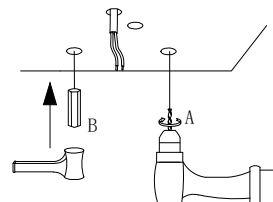

NOVA LUCE

9248171

1

Turn off the general switch

2

Mark where to drill

3

Drill holes & apply
Plastic anchors

4

Apply screws

5

Connect the wires

6

Apply the side screws

7

Turn on the general switch