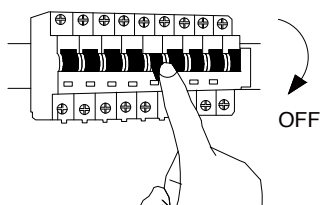

NOVA LUCE

9248171

1

Turn off the general switch

2

Mark where to drill

3

Drill holes & apply
Plastic anchors

4

Apply screws

5

Connect the wires

6

Apply the side screws

7

Turn on the general switch