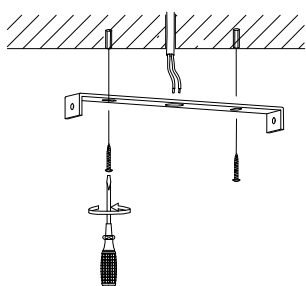

NOVA LUCE

9248171

1

Turn off the general switch

2

Mark where to drill

3

Drill holes & apply
Plastic anchors

4

Apply screws

5

Connect the wires

6

Apply the side screws

7

Turn on the general switch