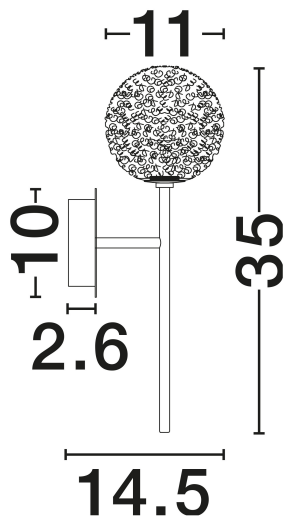

NOVA LUCE

PRODUCT DATASHEET

Version: 001

PRODUCT PHOTOGRAPH

GENERAL INFORMATION

Product Code	9960271
Collection	Indoor
Product Category	Wall
Product Family	Mirano
Mounting Location	Wall
Application Environment	Indoor
Specifications	N/A

DIMENSION & WEIGHT

LxWxH (cm)	L: 14.5 W: 14.5 H: 35
Cut Out (cm)	N/A
Weight (Kgr)	0.7

MATERIAL & COLOR

Product Color	Clear Structued & Brass Gold
Body Material	Glass & Steel

APPLICATION & MOUNTING

Ambient Working Temp.	Max 45°C
Type of Protection	IP20
Dimmable	N/A
Type of Dimming	N/A
Mounting type	Surface
Mounting Depth (cm)	N/A
Led Module Replaceable	Yes
Light Source	G9

TECHNICAL DRAWING

NOVA LUCE S.A

Schimatari Viotias
32009, Greece

+30 22620 58 121
+30 22620 56 743

info@novaluce.com
www.novaluce.com

NOVA LUCE

PRODUCT DATASHEET

Version: 001

ELECTRICAL DATA

Power (Nominal)	1x5W
Input voltage (Nominal)	100-240V
Mains Frequency	50/60Hz

PHOTOMETRICAL DATA

Luminus Flux	N/A
Color Temperature	N/A
Light Color (Designation)	N/A

WARRANTY

Warranty	3 Years
----------	----------------