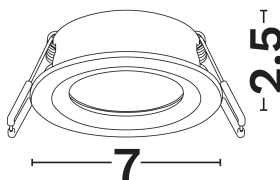

TECHNICAL DRAWING

COMPATIBLE WITH

— On/Off Driver: N/A

— Triac Driver: N/A

— Dali Driver: N/A

GENERAL INFORMATION

Product Code	9030411
Product Category	Downlights-Gu10
Product Family	Hap
Mounting Location	Ceiling
Application Environment	Indoor

DIMENSION & WEIGHT

LxWxH (cm)	D: 7 H: 2.5 cm
Cut out (cm)	6
Weight (Kgr)	N/A

MATERIAL & COLOR

Product Color	Black
Body Material	Aluminium
Cover Material	N/A

APPLICATION & MOUNTING

Ambient Working Temp.	45 C
Type of Protection	IP20
Protection Class IK	IK03
Dimmable	N/A
Type of Dimming (Optional)	N/A
Mounting type	Recessed
Mounting Depth (cm)	Ceiling
Led Module Replaceable	Yes
Light Source	Led Gu10 / Mr16
Adjustable	No

NOVA LUCE S.A

Schimatari Viotias
32009, Greece

+30 22620 58 121
+30 22620 56 743

info@novaluce.com
www.novaluce.com