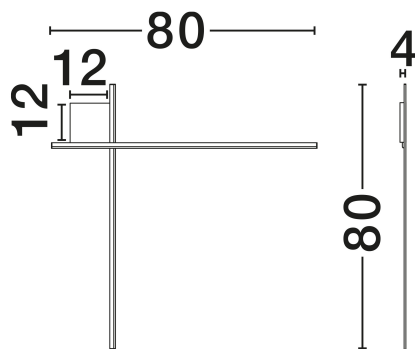

APPLICATION & MOUNTING

Ambient Working Temp.	Max 45°C
Type of Protection	IP20
Dimmable	Yes
Type of Dimming	Triac
Mounting type	Surface
Mounting Depth (cm)	N/A
Led Module Replaceable	No
Light Source	LED

NOVA LUCE S.A

Schimatari Viotias
32009, Greece

+30 22620 58 121
+30 22620 56 743

info@novaluce.com
www.novaluce.com