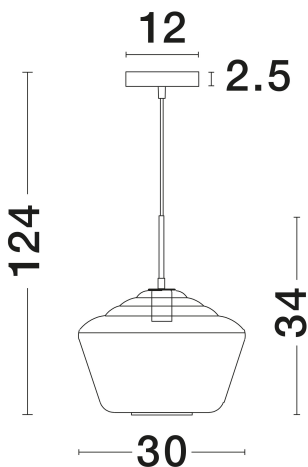

TECHNICAL DRAWING

GENERAL INFORMATION

Product Code	9426733
Collection	Indoor
Product Category	Suspension
Product Family	Prisma
Mounting Location	Ceiling
Application Environment	Indoor
Specifications	N/A

DIMENSION & WEIGHT

LxWxH (cm)	D: 30 H: 124
Cut Out (cm)	N/A
Weight (Kgr)	1.4

MATERIAL & COLOR

Product Color	Clear & Gold
Body Material	Glass & Metal

APPLICATION & MOUNTING

Ambient Working Temp.	Max 45°C
Type of Protection	IP20
Dimmable	Yes
Type of Dimming	N/A
Mounting type	Surface
Mounting Depth (cm)	N/A
Led Module Replaceable	Yes
Light Source	E27

NOVA LUCE S.A

Schimatari Viotias
32009, Greece

+30 22620 58 121
+30 22620 56 743

info@novaluce.com
www.novaluce.com