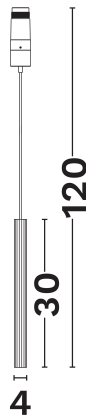

NOVA LUCE

PRODUCT DATASHEET

Version: 001

PRODUCT PHOTOGRAPH

GENERAL INFORMATION

Product Code	9492874
Product Category	Systems
Product Family	Imagine Lighting Systems
Mounting Location	Ceiling
Application Environment	Indoor

DIMENSION & WEIGHT

LxWxH (cm)	D: 4 H: 120
Cut out (cm)	N/A
Weight (Kgr)	N/A

TECHNICAL DRAWING

MATERIAL & COLOR

Product Color	White
Body Material	Aluminium
Cover Material	N/A

APPLICATION & MOUNTING

Ambient Working Temp.	45 C
Type of Protection	IP20
Protection Class IK	IK03
Dimmable	No
Type of Dimming (Optional)	N/A
Mounting type	Suspended
Mounting Depth (cm)	Ceiling
Led Module Replaceable	No
Light Source	Led
Adjustable	No

NOVA LUCE

PRODUCT DATASHEET

Version: 001

ELECTRICAL DATA

Power (Nominal)	8
Input voltage (Nominal)	48Vdc
Mains Frequency	50/60Hz
Output voltage	N/A
Output Current	N/A
Power Factor	N/A
Efficiency	N/A
SVM	N/A
Pst	N/A
Class	III

PHOTOMETRICAL DATA

Luminous Flux	593
Luminous Efficacy	74.1
Color Temperature	3000
Light Color (Designation)	Warm White
CRI	>90
SDCM	<3
Beam Angle	24
UGR	<16

LIFESPAN

Lifetime	50000
----------	--------------