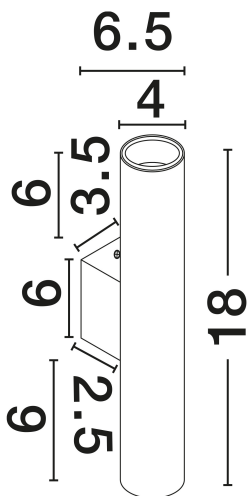

NOVA LUCE

PRODUCT DATASHEET

Version: 001

PRODUCT PHOTOGRAPH

GENERAL INFORMATION

Product Code	9011459
Collection	Indoor
Product Category	Wall
Product Family	Mor
Mounting Location	Wall
Application Environment	Indoor
Specifications	N/A

DIMENSION & WEIGHT

LxWxH (cm)	D: 4 W: 6.5 H: 18
Cut Out (cm)	N/A
Weight (Kgr)	0.225

MATERIAL & COLOR

Product Color	Sandy White
Body Material	Aluminium

TECHNICAL DRAWING

APPLICATION & MOUNTING

Ambient Working Temp.	Max 45°C
Type of Protection	IP20
Dimmable	Yes
Type of Dimming	N/A
Mounting type	Surface
Mounting Depth (cm)	N/A
Led Module Replaceable	Yes
Light Source	MR11/GU10

NOVA LUCE S.A

Schimatari Viotias
32009, Greece

+30 22620 58 121
+30 22620 56 743

info@novaluce.com
www.novaluce.com