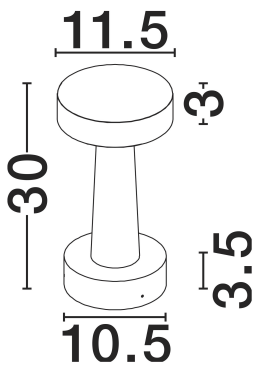

GENERAL INFORMATION

Product Code	9540271
Collection	Outdoor
Product Category	Bollard
Product Family	Cram
Mounting Location	Ground
Application Environment	Outdoor
Specifications	N/A

DIMENSION & WEIGHT

LxWxH (cm)	D:11.5 H:30 cm
Cut out (cm)	N/A
Weight (Kgr)	1.9

MATERIAL & COLOR

Product Color	White
Body Material	Sandstone Cement

APPLICATION & MOUNTING

Ambient Working Temp.	(-15°C) ~ (+60°C)
Type of Protection	IP65
Dimmable	No
Type of Dimming	N/A
Mounting type	Surface
Mounting Depth (cm)	N/A
Led Module Replaceable	No
Light Source	LED

NOVA LUCE S.A

Schimatari Viotias
32009, Greece

+30 22620 58 121
+30 22620 56 743

info@novaluce.com
www.novaluce.com