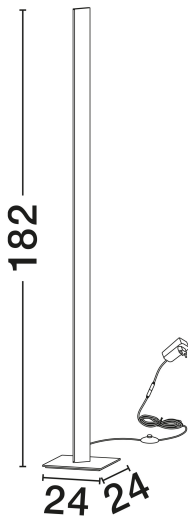

NOVA LUCE

PRODUCT DATASHEET

Version: 001

PRODUCT PHOTOGRAPH

TECHNICAL DRAWING

GENERAL INFORMATION

Product Code	9100148
Collection	Indoor
Product Category	Floor
Product Family	Edel
Mounting Location	Floor
Application Environment	Indoor
Specifications	N/A

DIMENSION & WEIGHT

LxWxH (cm)	L: 24 W: 24 H: 182
Cut Out (cm)	N/A
Weight (Kgr)	3.7

MATERIAL & COLOR

Product Color	Matt White
Body Material	Aluminium & Steel

APPLICATION & MOUNTING

Ambient Working Temp.	Max 45°C
Type of Protection	IP20
Dimmable	No
Type of Dimming	N/A
Mounting type	Surface
Mounting Depth (cm)	N/A
Led Module Replaceable	No
Light Source	LED

Power (Nominal)	30W
Input voltage (Nominal)	220-240V
Mains Frequency	50/60Hz

PHOTOMETRICAL DATA

Luminous Flux	1202lm
Color Temperature	3000K
Light Color (Designation)	Warm White

WARRANTY

Warranty	3 Years
----------	----------------