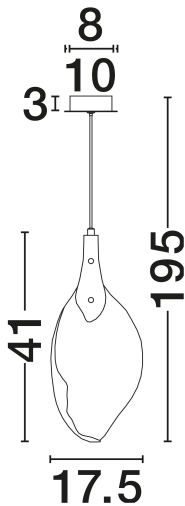

NOVA LUCE

PRODUCT DATASHEET

Version: 001

PRODUCT PHOTOGRAPH

TECHNICAL DRAWING

GENERAL INFORMATION

Product Code	9187010
Collection	Indoor
Product Category	Suspension
Product Family	Bellina
Mounting Location	Wall
Application Environment	Indoor
Specifications	N/A

DIMENSION & WEIGHT

LxWxH (cm)	D: 17.5 H: 195
Cut Out (cm)	N/A
Weight (Kgr)	1.5

MATERIAL & COLOR

Product Color	Gold
Body Material	Steel & Glass

APPLICATION & MOUNTING

Ambient Working Temp.	Max 45°C
Type of Protection	IP20
Dimmable	Yes
Type of Dimming	Triac
Mounting type	Surface
Mounting Depth (cm)	N/A
Led Module Replaceable	No
Light Source	LED

Power (Nominal)	3W
Input voltage (Nominal)	220-240V
Mains Frequency	50/60Hz

PHOTOMETRICAL DATA

Luminous Flux	44lm
Color Temperature	3000K
Light Color (Designation)	Warm White

WARRANTY

Warranty	3 Years
----------	----------------