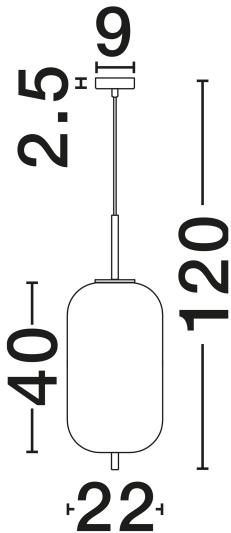

NOVA LUCE

PRODUCT DATASHEET

Version: 001

PRODUCT PHOTOGRAPH

TECHNICAL DRAWING

GENERAL INFORMATION

Product Code	9624062
Collection	Indoor
Product Category	Suspension
Product Family	Lato
Mounting Location	Ceiling
Application Environment	Indoor
Specifications	N/A

DIMENSION & WEIGHT

LxWxH (cm)	D: 22 H1: 40 H2: 120
Cut Out (cm)	N/A
Weight (Kgr)	2.5

MATERIAL & COLOR

Product Color	Opal & Brass Gold
Body Material	Glass & Metal

APPLICATION & MOUNTING

Ambient Working Temp.	Max 45°C
Type of Protection	IP20
Dimmable	Yes
Type of Dimming	N/A
Mounting type	Surface
Mounting Depth (cm)	N/A
Led Module Replaceable	Yes
Light Source	?27

Power (Nominal)	1x12W
Input voltage (Nominal)	100-240V
Mains Frequency	50/60Hz

PHOTOMETRICAL DATA

Luminous Flux	N/A
Color Temperature	N/A
Light Color (Designation)	N/A

WARRANTY

Warranty	3 Years
----------	----------------