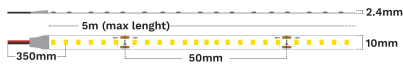

NOVA LUCE

PRODUCT DATASHEET

Version: 001

PRODUCT PHOTOGRAPH

TECHNICAL DRAWING

COMPATIBLE WITH

— On/Off Driver: N/A

— Triac Driver: N/A

— Dali Driver: N/A

GENERAL INFORMATION

Product Code	9680310
Product Category	Led Strips
Product Family	Honor 48V Long
Mounting Location	N/A
Application Environment	Outdoor

DIMENSION & WEIGHT

LxWxH (cm)	L:1m W:12 H:2.4 mm
Cut out (cm)	N/A
Weight (Kgr)	N/A

MATERIAL & COLOR

Product Color	N/A
Body Material	Aluminium
Cover Material	N/A

APPLICATION & MOUNTING

Ambient Working Temp.	45 C
Type of Protection	IP65
Protection Class IK	N/A
Dimmable	Yes
Type of Dimming (Optional)	Triac/Dali
Mounting type	N/A
Mounting Depth (cm)	N/A
Led Module Replaceable	No
Light Source	Led
Adjustable	No

NOVA LUCE S.A

Schimatari Viotias
32009, Greece

+30 22620 58 121
+30 22620 56 743

info@novaluce.com
www.novaluce.com