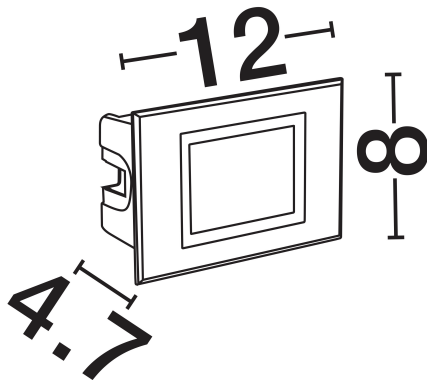

NOVA LUCE

PRODUCT DATASHEET

Version: 001

PRODUCT PHOTOGRAPH

GENERAL INFORMATION

Product Code	9030758
Collection	Outdoor
Product Category	Step Lights
Product Family	Rudy
Mounting Location	Wall
Application Environment	Outdoor
Specifications	N/A

DIMENSION & WEIGHT

LxWxH (cm)	L: 12 W:4.7 H:8 cm
Cut out (cm)	N/A
Weight (Kgr)	0.17

TECHNICAL DRAWING

MATERIAL & COLOR

Product Color	Sandy Black
Body Material	Aluminium & Glass

APPLICATION & MOUNTING

Ambient Working Temp.	Max 45 oC
Type of Protection	IP65
Dimmable	No
Type of Dimming	N/A
Mounting type	Surface
Mounting Depth (cm)	N/A
Led Module Replaceable	No
Light Source	LED