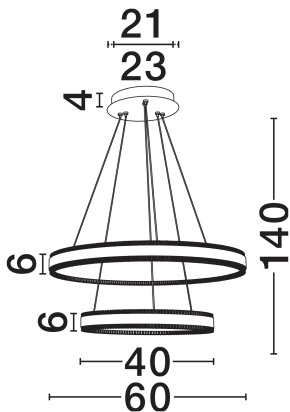

NOVA LUCE

PRODUCT DATASHEET

Version: 001

PRODUCT PHOTOGRAPH

TECHNICAL DRAWING

GENERAL INFORMATION

Product Code	9019728
Collection	Indoor
Product Category	Suspension
Product Family	Alaro
Mounting Location	Wall
Application Environment	Indoor
Specifications	N/A

DIMENSION & WEIGHT

LxWxH (cm)	D: 60 H: 140
Cut Out (cm)	N/A
Weight (Kgr)	2.8

MATERIAL & COLOR

Product Color	Sandy Black
Body Material	Steel, Aluminium & Acrylic

APPLICATION & MOUNTING

Ambient Working Temp.	Max 45°C
Type of Protection	IP20
Dimmable	Yes
Type of Dimming	Triac
Mounting type	Surface
Mounting Depth (cm)	N/A
Led Module Replaceable	No
Light Source	LED

Power (Nominal)	69W
Input voltage (Nominal)	220-240V
Mains Frequency	50/60Hz

PHOTOMETRICAL DATA

Luminous Flux	4565lm
Color Temperature	3000K
Light Color (Designation)	Warm White

WARRANTY

Warranty	3 Years
----------	----------------