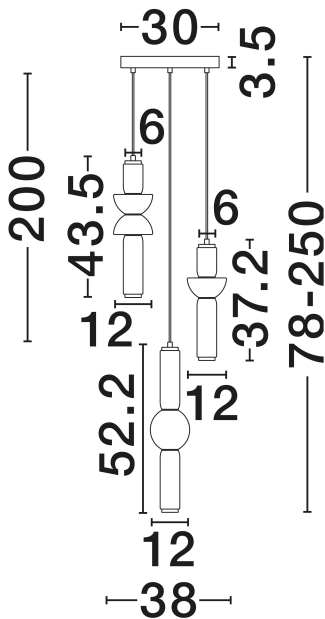

TECHNICAL DRAWING

GENERAL INFORMATION

Product Code	9009183
Collection	Indoor
Product Category	Suspension
Product Family	Ulon
Mounting Location	Ceiling
Application Environment	Indoor
Specifications	N/A

DIMENSION & WEIGHT

LxWxH (cm)	D: 38 H: 250
Cut Out (cm)	N/A
Weight (Kgr)	2.6

MATERIAL & COLOR

Product Color	Smokey Gray & Matt Black
Body Material	Glass & Metal

APPLICATION & MOUNTING

Ambient Working Temp.	Max 45°C
Type of Protection	IP20
Dimmable	Yes
Type of Dimming	Triac
Mounting type	Surface
Mounting Depth (cm)	N/A
Led Module Replaceable	No
Light Source	LED

NOVA LUCE S.A

Schimatari Viotias
32009, Greece

+30 22620 58 121
+30 22620 56 743

info@novaluce.com
www.novaluce.com