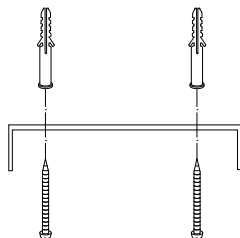

NOVA LUCE

9236103

1

Turn off the general switch

2

Drill holes & apply plastic anchors
With screws

3

Connect the wires

4

Apply the side screws

5

Turn on the general switch