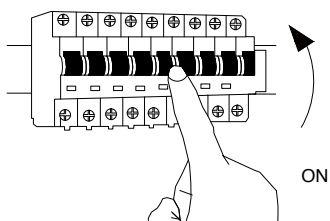

NOVA LUCE

9236103

1

Turn off the general switch

2

Drill holes & apply plastic anchors
With screws

3

Connect the wires

4

Apply the side screws

5

Turn on the general switch