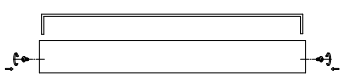

NOVA LUCE

9236103

1

Turn off the general switch

2

Drill holes & apply plastic anchors
With screws

3

Connect the wires

4

Apply the side screws

5

Turn on the general switch