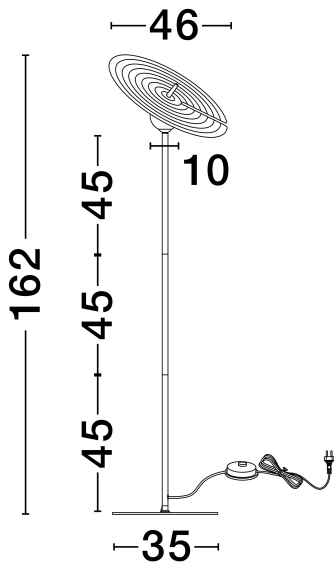

NOVA LUCE

PRODUCT DATASHEET

Version: 001

PRODUCT PHOTOGRAPH

TECHNICAL DRAWING

GENERAL INFORMATION

Product Code	9780107
Collection	Indoor
Product Category	Floor
Product Family	Reflet
Mounting Location	Floor
Application Environment	Indoor
Specifications	N/A

DIMENSION & WEIGHT

LxWxH (cm)	D: 46 H: 162
Cut Out (cm)	N/A
Weight (Kgr)	3.5

MATERIAL & COLOR

Product Color	Sandy Black & White
Body Material	Steel & Acrylic

APPLICATION & MOUNTING

Ambient Working Temp.	Max 45°C
Type of Protection	IP20
Dimmable	N/A
Type of Dimming	N/A
Mounting type	Surface
Mounting Depth (cm)	N/A
Led Module Replaceable	Yes
Light Source	G9

Power (Nominal)	1x5W
Input voltage (Nominal)	220-240V
Mains Frequency	50/60Hz

PHOTOMETRICAL DATA

Luminous Flux	N/A
Color Temperature	N/A
Light Color (Designation)	N/A

WARRANTY

Warranty	3 Years
----------	----------------