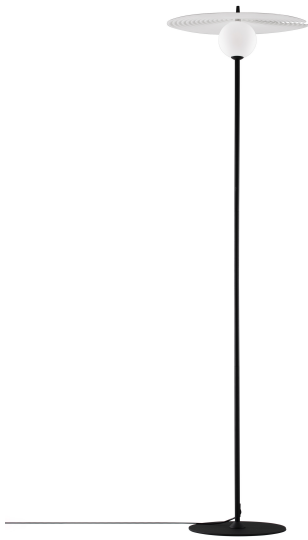

NOVA LUCE

PRODUCT DATASHEET

Version: 001

PRODUCT PHOTOGRAPH

TECHNICAL DRAWING

GENERAL INFORMATION

Product Code	9780107
Collection	Indoor
Product Category	Floor
Product Family	Reflet
Mounting Location	Floor
Application Environment	Indoor
Specifications	N/A

DIMENSION & WEIGHT

LxWxH (cm)	D: 46 H: 162
Cut Out (cm)	N/A
Weight (Kgr)	3.5

MATERIAL & COLOR

Product Color	Sandy Black & White
Body Material	Steel & Acrylic

APPLICATION & MOUNTING

Ambient Working Temp.	Max 45°C
Type of Protection	IP20
Dimmable	N/A
Type of Dimming	N/A
Mounting type	Surface
Mounting Depth (cm)	N/A
Led Module Replaceable	Yes
Light Source	G9