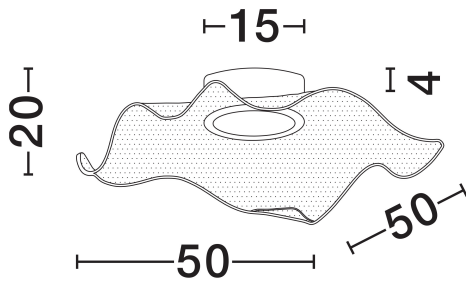

TECHNICAL DRAWING

GENERAL INFORMATION

Product Code	9054502
Collection	Indoor
Product Category	Ceiling
Product Family	Siderno
Mounting Location	Wall
Application Environment	Indoor
Specifications	N/A

DIMENSION & WEIGHT

LxWxH (cm)	L: 50 W: 50 H: 20
Cut Out (cm)	N/A
Weight (Kgr)	2.5

MATERIAL & COLOR

Product Color	Gold
Body Material	Aluminium & Acrylic

APPLICATION & MOUNTING

Ambient Working Temp.	Max 45°C
Type of Protection	IP20
Dimmable	No
Type of Dimming	N/A
Mounting type	Surface
Mounting Depth (cm)	N/A
Led Module Replaceable	No
Light Source	LED

NOVA LUCE S.A

Schimatari Viotias
32009, Greece

+30 22620 58 121
+30 22620 56 743

info@novaluce.com
www.novaluce.com