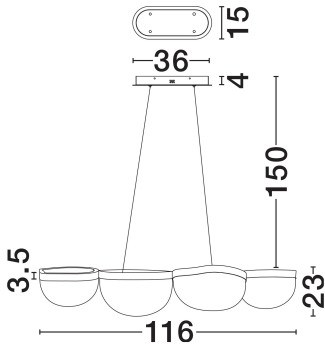

TECHNICAL DRAWING

GENERAL INFORMATION

Product Code	9187001
Collection	Indoor
Product Category	Ceiling
Product Family	Clair
Mounting Location	Wall
Application Environment	Indoor
Specifications	N/A

DIMENSION & WEIGHT

LxWxH (cm)	L: 116 W: 30 H: 174
Cut Out (cm)	N/A
Weight (Kgr)	10.5

MATERIAL & COLOR

Product Color	Sandy Black
Body Material	Steel & Glass

APPLICATION & MOUNTING

Ambient Working Temp.	Max 45°C
Type of Protection	IP20
Dimmable	Yes
Type of Dimming	Triac
Mounting type	Surface
Mounting Depth (cm)	N/A
Led Module Replaceable	No
Light Source	LED

NOVA LUCE S.A

Schimatari Viotias
32009, Greece

+30 22620 58 121
+30 22620 56 743

info@novaluce.com
www.novaluce.com