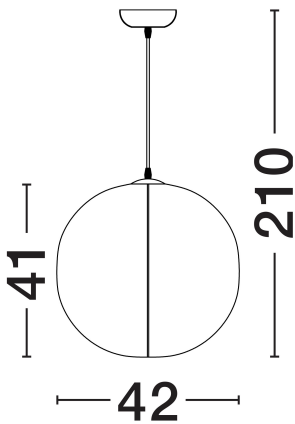

GENERAL INFORMATION

Product Code	9620165
Collection	Indoor
Product Category	Suspension
Product Family	Pierida
Mounting Location	Wall
Application Environment	Indoor
Specifications	N/A

DIMENSION & WEIGHT

LxWxH (cm)	D: 42 H: 210
Cut Out (cm)	N/A
Weight (Kgr)	1.1

MATERIAL & COLOR

Product Color	Natural & White
Body Material	Mulberry Silk & Metal

APPLICATION & MOUNTING

Ambient Working Temp.	Max 45°C
Type of Protection	IP20
Dimmable	N/A
Type of Dimming	N/A
Mounting type	Surface
Mounting Depth (cm)	N/A
Led Module Replaceable	Yes
Light Source	E27

NOVA LUCE S.A

Schimatari Viotias
32009, Greece

+30 22620 58 121
+30 22620 56 743

info@novaluce.com
www.novaluce.com