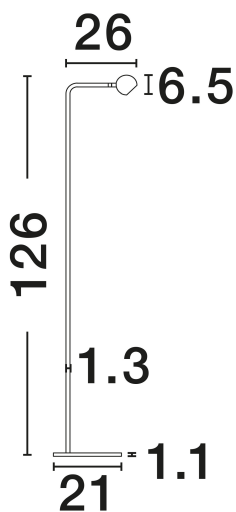

NOVA LUCE

PRODUCT DATASHEET

Version: 001

PRODUCT PHOTOGRAPH

TECHNICAL DRAWING

GENERAL INFORMATION

Product Code	9540297
Collection	Indoor
Product Category	Floor
Product Family	Sfera
Mounting Location	Floor
Application Environment	Indoor
Specifications	N/A

DIMENSION & WEIGHT

LxWxH (cm)	L: 25.8 W: 21 H: 125.5
Cut Out (cm)	N/A
Weight (Kgr)	3.9

MATERIAL & COLOR

Product Color	Gold
Body Material	Aluminium & Steel

APPLICATION & MOUNTING

Ambient Working Temp.	Max 45°C
Type of Protection	IP20
Dimmable	No
Type of Dimming	N/A
Mounting type	Surface
Mounting Depth (cm)	N/A
Led Module Replaceable	No
Light Source	LED

Power (Nominal)	6W
Input voltage (Nominal)	220-240V
Mains Frequency	50/60Hz

PHOTOMETRICAL DATA

Luminous Flux	390lm
Color Temperature	3000K
Light Color (Designation)	Warm White

WARRANTY

Warranty	3 Years
----------	----------------