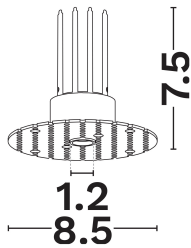

NOVA LUCE

PRODUCT DATASHEET

Version: 001

PRODUCT PHOTOGRAPH

GENERAL INFORMATION

Product Code	9110121
Product Category	Downlights
Product Family	Glade
Mounting Location	Ceiling
Application Environment	Indoor

DIMENSION & WEIGHT

LxWxH (cm)	D:8.5 H:7.5
Cut out (cm)	4
Weight (Kgr)	N/A

TECHNICAL DRAWING

MATERIAL & COLOR

Product Color	White
Body Material	Aluminium
Cover Material	N/A

APPLICATION & MOUNTING

Ambient Working Temp.	45 C
Type of Protection	IP20
Protection Class IK	IK05
Dimmable	Yes
Type of Dimming (Optional)	Triac/Dali
Mounting type	Trimless
Mounting Depth (cm)	Ceiling
Led Module Replaceable	No
Light Source	Led
Adjustable	No

NOVA LUCE

PRODUCT DATASHEET

Version: 001

ELECTRICAL DATA

Power (Nominal)	7
Input voltage (Nominal)	18Vdc
Mains Frequency	50/60Hz
Output voltage	18Vdc
Output Current	350mA
Power Factor	0.95
Efficiency	>80%
SVM	<0.4
Pst	<1
Class	III