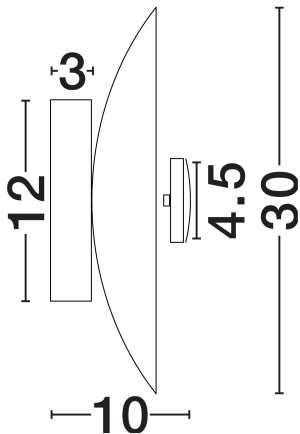

NOVA LUCE

PRODUCT DATASHEET

Version: 001

PRODUCT PHOTOGRAPH

GENERAL INFORMATION

Product Code	9070634
Collection	Indoor
Product Category	Wall
Product Family	Velina
Mounting Location	Wall
Application Environment	Indoor
Specifications	N/A

DIMENSION & WEIGHT

LxWxH (cm)	D: 30 W: 10
Cut Out (cm)	N/A
Weight (Kgr)	0.9

MATERIAL & COLOR

Product Color	White
Body Material	Pmma&Paper

TECHNICAL DRAWING

APPLICATION & MOUNTING

Ambient Working Temp.	Max 45°C
Type of Protection	IP20
Dimmable	No
Type of Dimming	N/A
Mounting type	Surface
Mounting Depth (cm)	N/A
Led Module Replaceable	No
Light Source	LED

Power (Nominal)	5W
Input voltage (Nominal)	220-240V
Mains Frequency	50/60Hz

PHOTOMETRICAL DATA

Luminous Flux	310lm
Color Temperature	3000K
Light Color (Designation)	Warm White

WARRANTY

Warranty	3 Years
----------	----------------