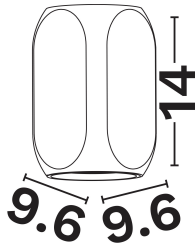

NOVA LUCE

PRODUCT DATASHEET

Version: 001

PRODUCT PHOTOGRAPH

GENERAL INFORMATION

Product Code	9011515
Product Category	Ceiling
Product Family	Cubi
Mounting Location	
Application Environment	Indoor

DIMENSION & WEIGHT

LxWxH (cm)	D:9.6 H:14 cm
Cut out (cm)	N/A
Weight (Kgr)	N/A

TECHNICAL DRAWING

MATERIAL & COLOR

Product Color	White
Body Material	Aluminium
Cover Material	N/A

APPLICATION & MOUNTING

Ambient Working Temp.	45 C
Type of Protection	IP20
Protection Class IK	N/A
Dimmable	N/A
Type of Dimming (Optional)	N/A
Mounting type	Surface
Mounting Depth (cm)	Ceiling
Led Module Replaceable	Yes
Light Source	Led Gu10
Adjustable	No

NOVA LUCE

PRODUCT DATASHEET

Version: 001

ELECTRICAL DATA

Power (Nominal)	Max10W
Input voltage (Nominal)	220-240Vac
Mains Frequency	50/60Hz
Output voltage	N/A
Output Current	N/A
Power Factor	N/A
Efficiency	N/A
SVM	N/A
Pst	N/A
Class	N/A