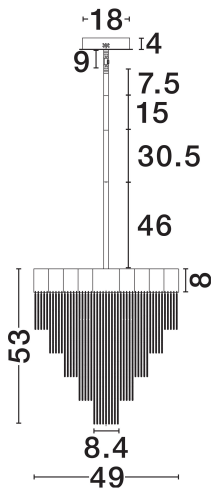

NOVA LUCE

PRODUCT DATASHEET

Version: 001

PRODUCT PHOTOGRAPH

TECHNICAL DRAWING

GENERAL INFORMATION

Product Code	9186992
Collection	Indoor
Product Category	Ceiling
Product Family	Revia
Mounting Location	Wall
Application Environment	Indoor
Specifications	N/A

DIMENSION & WEIGHT

LxWxH (cm)	L: 49 W: 41.5 H: 75-157.8
Cut Out (cm)	N/A
Weight (Kgr)	6.3

MATERIAL & COLOR

Product Color	Matt Black
Body Material	Steel & Aluminium

APPLICATION & MOUNTING

Ambient Working Temp.	Max 45°C
Type of Protection	IP20
Dimmable	Yes
Type of Dimming	Triac
Mounting type	Surface
Mounting Depth (cm)	N/A
Led Module Replaceable	No
Light Source	LED

Power (Nominal)	28W
Input voltage (Nominal)	220-240V
Mains Frequency	50/60Hz

PHOTOMETRICAL DATA

Luminous Flux	1092lm
Color Temperature	3000K
Light Color (Designation)	Warm White

WARRANTY

Warranty	3 Years
----------	----------------