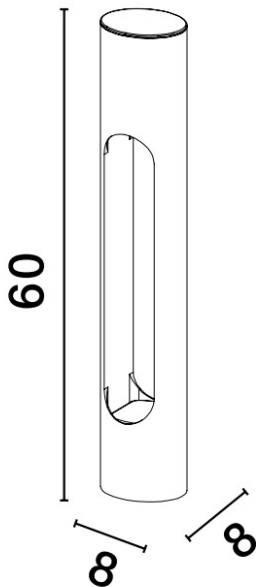

NOVA LUCE

PRODUCT DATASHEET

Version: 001

PRODUCT PHOTOGRAPH

TECHNICAL DRAWING

GENERAL INFORMATION

Product Code	9100917
Collection	Outdoor
Product Category	Bollard
Product Family	ELLERY
Mounting Location	Floor
Application Environment	Outdoor

DIMENSION & WEIGHT

LxWxH (cm)	D: 8 H: 60
Cut out (cm)	N/A
Weight (Kgr)	1.3

MATERIAL & COLOR

Product Color	Black
Body Material	Aluminum-Acrylic

APPLICATION & MOUNTING

Ambient Working Temp.	Max 40 °C
Type of Protection	IP65
Dimmable	No
Type of Dimming (Optional)	N/A
Mounting type	Surface
Mounting Depth (cm)	N/A
Led Module Replaceable	No
Light Source	LED

NOVA LUCE S.A

Schimatari Viotias
32009, Greece

+30 22620 58 121
+30 22620 56 743

info@novaluce.com
www.novaluce.com