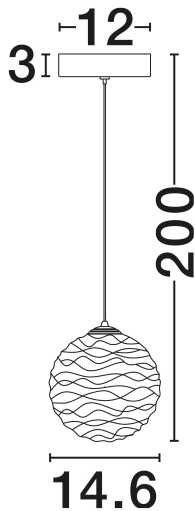

NOVA LUCE

PRODUCT DATASHEET

Version: 001

PRODUCT PHOTOGRAPH

TECHNICAL DRAWING

GENERAL INFORMATION

Product Code	9214160
Collection	Indoor
Product Category	Suspension
Product Family	Blazik
Mounting Location	Ceiling
Application Environment	Indoor
Specifications	N/A

DIMENSION & WEIGHT

LxWxH (cm)	D: 14.6 H: 200
Cut Out (cm)	N/A
Weight (Kgr)	0.51

MATERIAL & COLOR

Product Color	Clear Structured & Brass Gold
Body Material	Glass & Metal

APPLICATION & MOUNTING

Ambient Working Temp.	Max 45°C
Type of Protection	IP20
Dimmable	No
Type of Dimming	N/A
Mounting type	Surface
Mounting Depth (cm)	N/A
Led Module Replaceable	No
Light Source	LED

Power (Nominal)	5W
Input voltage (Nominal)	220-240V
Mains Frequency	50/60Hz

PHOTOMETRICAL DATA

Luminous Flux	261lm
Color Temperature	3000K
Light Color (Designation)	Warm White

WARRANTY

Warranty	3 Years
----------	----------------