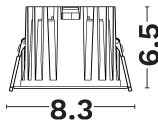

DIMENSION & WEIGHT

LxWxH (cm)	D:8.3 H:6.5
Cut out (cm)	7,5
Weight (Kgr)	N/A

TECHNICAL DRAWING

MATERIAL & COLOR

Product Color	White
Body Material	Aluminium
Cover Material	N/A

APPLICATION & MOUNTING

Ambient Working Temp.	45 C
Type of Protection	IP54
Protection Class IK	IK03
Dimmable	Yes
Type of Dimming (Optional)	Triac/Dali
Mounting type	Recessed
Mounting Depth (cm)	Ceiling
Led Module Replaceable	No
Light Source	Led
Adjustable	No

PHOTOMETRICAL DATA

Luminous Flux	1095
Luminous Efficacy	73
Color Temperature	3000
Light Color (Designation)	Warm White
CRI	>90
SDCM	<3
Beam Angle	48
UGR	<19

LIFESPAN

Lifetime	30000
----------	--------------