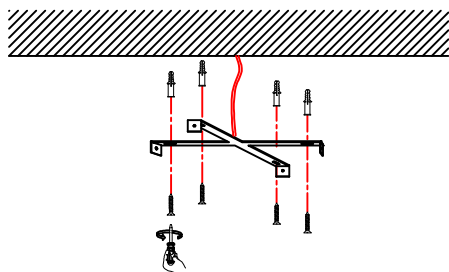

NOVA LUCE

9212915

1

Turn off the general switch

2

Mark & drill holes
Apply plastic anchors & tie up screws

3

Connect wires

4

Apply side screws to make it stable

5

Turn on the general switch