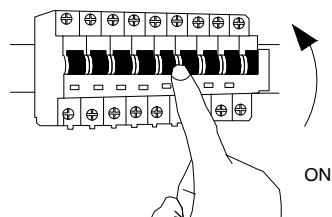

NOVA LUCE

9212915

1

Turn off the general switch

2

Mark & drill holes
Apply plastic anchors & tie up screws

3

Connect wires

4

Apply side screws to make it stable

5

Turn on the general switch