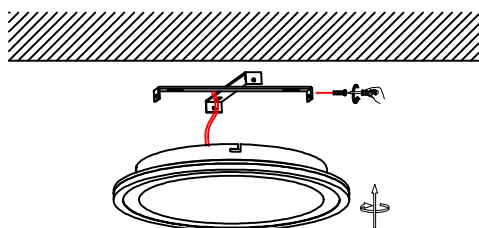

NOVA LUCE

9212915

1

Turn off the general switch

2

Mark & drill holes
Apply plastic anchors & tie up screws

3

Connect wires

4

Apply side screws to make it stable

5

Turn on the general switch