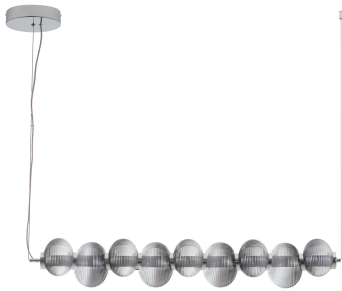

NOVA LUCE

PRODUCT DATASHEET

Version: 001

PRODUCT PHOTOGRAPH