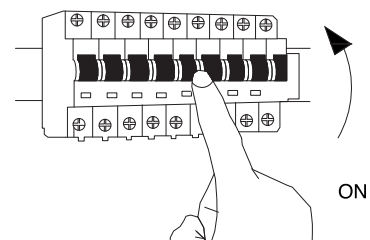

# NOVA LUCE

9187004

1

Turn off the general switch

2

Drill holes & apply plastic anchors  
With screws

3

Connect the wires

4

Apply side screws

5

apply the glass

6

Turn on the general switch