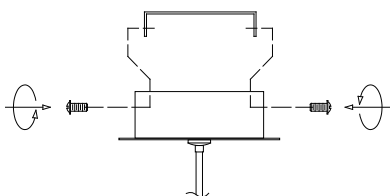

# NOVA LUCE

9187004

1

Turn off the general switch

2

Drill holes & apply plastic anchors  
With screws

3

Connect the wires

4

Apply side screws

5

apply the glass

6

Turn on the general switch