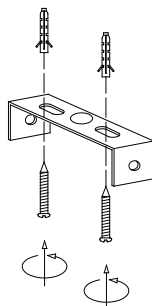

# NOVA LUCE

9187004

1

Turn off the general switch

2

Drill holes & apply plastic anchors  
With screws

3

Connect the wires

4

Apply side screws

5

apply the glass

6

Turn on the general switch