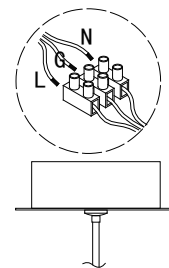

# NOVA LUCE

9187004

1

Turn off the general switch

2

Drill holes & apply plastic anchors  
With screws

3

Connect the wires

4

Apply side screws

5

apply the glass

6

Turn on the general switch