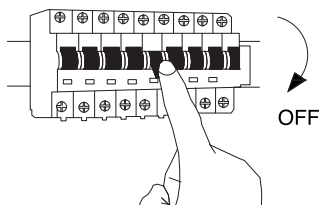

# NOVA LUCE

9187004

1

Turn off the general switch

2

Drill holes & apply plastic anchors  
With screws

3

Connect the wires

4

Apply side screws

5

apply the glass

6

Turn on the general switch