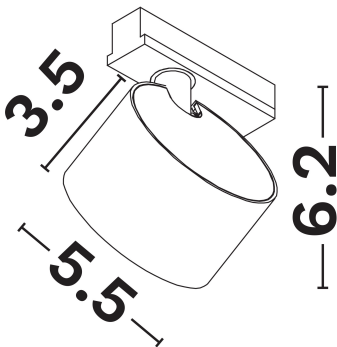

NOVA LUCE

PRODUCT DATASHEET

Version: 001

PRODUCT PHOTOGRAPH

TECHNICAL DRAWING

GENERAL INFORMATION

Product Code	9580920
Collection	Indoor
Product Category	Ceiling
Product Family	Ivy
Mounting Location	Wall
Application Environment	Indoor
Specifications	N/A

DIMENSION & WEIGHT

LxWxH (cm)	D: 5.5 W: 3.5 H: 6.2
Cut Out (cm)	N/A
Weight (Kgr)	0.131

MATERIAL & COLOR

Product Color	Sandy Black
Body Material	Aluminium

APPLICATION & MOUNTING

Ambient Working Temp.	Max 45°C
Type of Protection	IP20
Dimmable	Yes
Type of Dimming	Triac
Mounting type	Surface
Mounting Depth (cm)	N/A
Led Module Replaceable	No
Light Source	LED

Power (Nominal)	5W
Input voltage (Nominal)	220-240V
Mains Frequency	50/60Hz

PHOTOMETRICAL DATA

Luminous Flux	350lm
Color Temperature	3000K
Light Color (Designation)	Warm White

WARRANTY

Warranty	3 Years
----------	----------------