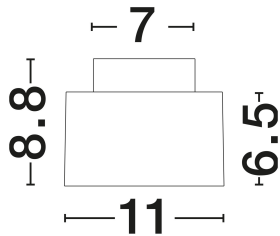

NOVA LUCE

PRODUCT DATASHEET

Version: 001

PRODUCT PHOTOGRAPH

TECHNICAL DRAWING

GENERAL INFORMATION

| | |
|-------------------------|---------|
| Product Code | 9030733 |
| Collection | Indoor |
| Product Category | Ceiling |
| Product Family | Ozen |
| Mounting Location | Ceiling |
| Application Environment | Indoor |
| Specifications | N/A |

DIMENSION & WEIGHT

| | |
|--------------|--------------|
| LxWxH (cm) | D: 11 H: 8.8 |
| Cut Out (cm) | N/A |
| Weight (Kgr) | 0.4 |

MATERIAL & COLOR

| | |
|---------------|---------------------|
| Product Color | Sandy White |
| Body Material | Aluminium & Acrylic |

| | |
|-------------------------|-----------------|
| Power (Nominal) | 16W |
| Input voltage (Nominal) | 220-240V |
| Mains Frequency | 50/60Hz |

PHOTOMETRICAL DATA

| | |
|---------------------------|-------------------|
| Luminous Flux | 787lm |
| Color Temperature | 3000K |
| Light Color (Designation) | Warm White |