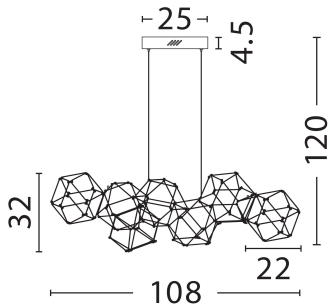

GENERAL INFORMATION

Product Code	9186902
Collection	Indoor
Product Category	Suspension
Product Family	Nebula
Mounting Location	Wall
Application Environment	Indoor
Specifications	N/A

DIMENSION & WEIGHT

LxWxH (cm)	L: 94.5 W: 32.5 H: 120
Cut Out (cm)	N/A
Weight (Kgr)	1.6

MATERIAL & COLOR

Product Color	Titanium Black
Body Material	Cooper

APPLICATION & MOUNTING

Ambient Working Temp.	Max 45°C
Type of Protection	IP20
Dimmable	No
Type of Dimming	N/A
Mounting type	Surface
Mounting Depth (cm)	N/A
Led Module Replaceable	No
Light Source	LED

NOVA LUCE S.A

Schimatari Viotias
32009, Greece

+30 22620 58 121
+30 22620 56 743

info@novaluce.com
www.novaluce.com