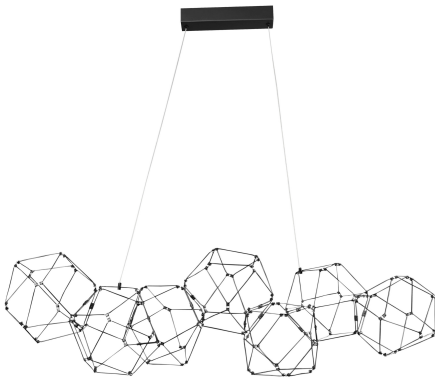

NOVA LUCE

PRODUCT DATASHEET

Version: 001

PRODUCT PHOTOGRAPH

TECHNICAL DRAWING