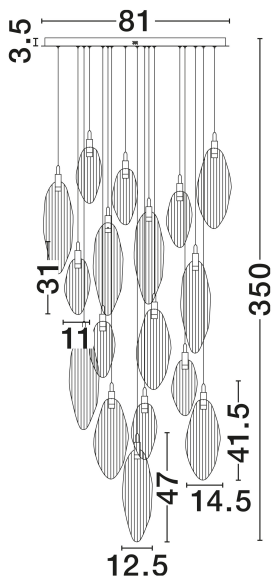

NOVA LUCE

PRODUCT DATASHEET

Version: 001

PRODUCT PHOTOGRAPH

TECHNICAL DRAWING

GENERAL INFORMATION

Product Code	9187007
Collection	Indoor
Product Category	Suspension
Product Family	Seriq
Mounting Location	Wall
Application Environment	Indoor
Specifications	N/A

DIMENSION & WEIGHT

LxWxH (cm)	D: 81 H: 350
Cut Out (cm)	N/A
Weight (Kgr)	28.1

MATERIAL & COLOR

Product Color	Matt Black & Chrome
Body Material	Steel & Glass

APPLICATION & MOUNTING

Ambient Working Temp.	Max 45°C
Type of Protection	IP20
Dimmable	Yes
Type of Dimming	Triac
Mounting type	Surface
Mounting Depth (cm)	N/A
Led Module Replaceable	No
Light Source	LED

Power (Nominal)	44W
Input voltage (Nominal)	220-240V
Mains Frequency	50/60Hz

PHOTOMETRICAL DATA

Luminous Flux	1398lm
Color Temperature	3000K
Light Color (Designation)	Warm White

WARRANTY

Warranty	3 Years
----------	----------------