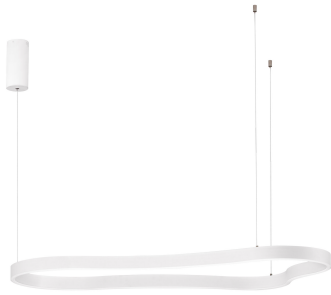

NOVA LUCE

PRODUCT DATASHEET

Version: 001

PRODUCT PHOTOGRAPH