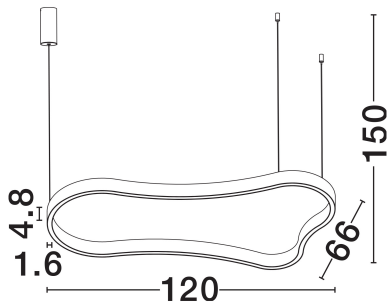

TECHNICAL DRAWING

GENERAL INFORMATION

Product Code	9345692
Collection	Indoor
Product Category	Suspension
Product Family	Dussa
Mounting Location	Wall
Application Environment	Indoor
Specifications	N/A

DIMENSION & WEIGHT

LxWxH (cm)	L: 120 W: 66 H: 150
Cut Out (cm)	N/A
Weight (Kgr)	4.9

MATERIAL & COLOR

Product Color	Sandy White
Body Material	Aluminium & Silicone

APPLICATION & MOUNTING

Ambient Working Temp.	Max 45°C
Type of Protection	IP20
Dimmable	Yes
Type of Dimming	Triac
Mounting type	Surface
Mounting Depth (cm)	N/A
Led Module Replaceable	No
Light Source	LED

NOVA LUCE S.A

Schimatari Viotias
32009, Greece

+30 22620 58 121
+30 22620 56 743

info@novaluce.com
www.novaluce.com