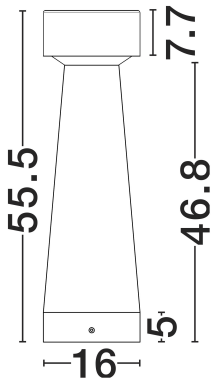

NOVA LUCE

PRODUCT DATASHEET

Version: 001

PRODUCT PHOTOGRAPH

GENERAL INFORMATION

Product Code	9186186
Collection	Outdoor
Product Category	Bollard
Product Family	Lua
Mounting Location	Ground
Application Environment	Outdoor
Specifications	N/A

DIMENSION & WEIGHT

LxWxH (cm)	D:16 H:55.5 cm
Cut out (cm)	N/A
Weight (Kgr)	10.5

TECHNICAL DRAWING

MATERIAL & COLOR

Product Color	Black
Body Material	Cement

APPLICATION & MOUNTING

Ambient Working Temp.	(-15°C) ~ (+60°C)
Type of Protection	IP65
Dimmable	No
Type of Dimming	N/A
Mounting type	Surface
Mounting Depth (cm)	N/A
Led Module Replaceable	No
Light Source	LED

Power (Nominal)	12w
Input voltage (Nominal)	220-240Vac
Mains Frequency	50/60Hz

PHOTOMETRICAL DATA

Luminous Flux	629lm
Color Temperature	3000K
Light Color (Designation)	Warm White

WARRANTY

Warranty	3 Years
----------	----------------