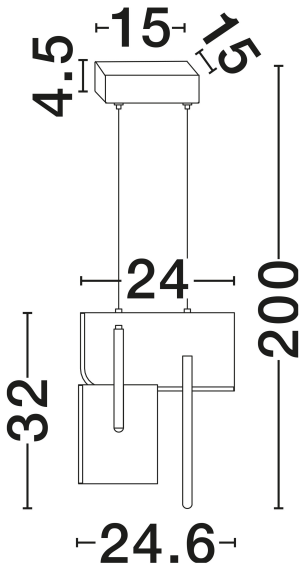

NOVA LUCE

PRODUCT DATASHEET

Version: 001

PRODUCT PHOTOGRAPH

TECHNICAL DRAWING

GENERAL INFORMATION

Product Code	9214210
Collection	Indoor
Product Category	Suspension
Product Family	Totem
Mounting Location	Ceiling
Application Environment	Indoor
Specifications	N/A

DIMENSION & WEIGHT

LxWxH (cm)	L: 24.6 W: 25.3 H: 200
Cut Out (cm)	N/A
Weight (Kgr)	3.3

MATERIAL & COLOR

Product Color	Silver Gray
Body Material	Metal & Acrylic

APPLICATION & MOUNTING

Ambient Working Temp.	Max 45°C
Type of Protection	IP20
Dimmable	Yes
Type of Dimming	Triac
Mounting type	Surface
Mounting Depth (cm)	N/A
Led Module Replaceable	No
Light Source	LED

Power (Nominal)	20W
Input voltage (Nominal)	220-240V
Mains Frequency	50/60Hz

PHOTOMETRICAL DATA

Luminous Flux	796lm
Color Temperature	3000K
Light Color (Designation)	Warm White

WARRANTY

Warranty	3 Years
----------	----------------