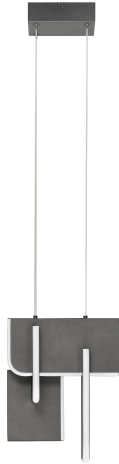

NOVA LUCE

PRODUCT DATASHEET

Version: 001

PRODUCT PHOTOGRAPH

TECHNICAL DRAWING

GENERAL INFORMATION

Product Code	9214210
Collection	Indoor
Product Category	Suspension
Product Family	Totem
Mounting Location	Ceiling
Application Environment	Indoor
Specifications	N/A

DIMENSION & WEIGHT

LxWxH (cm)	L: 24.6 W: 25.3 H: 200
Cut Out (cm)	N/A
Weight (Kgr)	3.3

MATERIAL & COLOR

Product Color	Silver Gray
Body Material	Metal & Acrylic

APPLICATION & MOUNTING

Ambient Working Temp.	Max 45°C
Type of Protection	IP20
Dimmable	Yes
Type of Dimming	Triac
Mounting type	Surface
Mounting Depth (cm)	N/A
Led Module Replaceable	No
Light Source	LED

Power (Nominal)	20W
Input voltage (Nominal)	220-240V
Mains Frequency	50/60Hz

PHOTOMETRICAL DATA

Luminous Flux	796lm
Color Temperature	3000K
Light Color (Designation)	Warm White

WARRANTY

Warranty	3 Years
----------	----------------