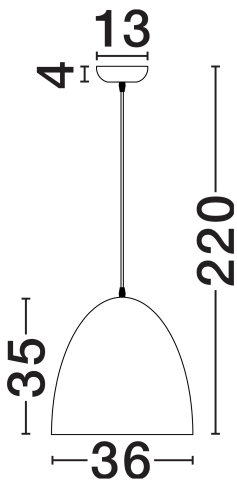

NOVA LUCE

PRODUCT DATASHEET

Version: 001

PRODUCT PHOTOGRAPH

TECHNICAL DRAWING

GENERAL INFORMATION

Product Code	9620174
Collection	Indoor
Product Category	Suspension
Product Family	Solis
Mounting Location	Wall
Application Environment	Indoor
Specifications	N/A

DIMENSION & WEIGHT

LxWxH (cm)	D: 36 H: 220
Cut Out (cm)	N/A
Weight (Kgr)	1.2

MATERIAL & COLOR

Product Color	Red & Black
Body Material	Mulberry Silk, Paper & Metal

APPLICATION & MOUNTING

Ambient Working Temp.	Max 45°C
Type of Protection	IP20
Dimmable	N/A
Type of Dimming	N/A
Mounting type	Surface
Mounting Depth (cm)	N/A
Led Module Replaceable	Yes
Light Source	E27

Power (Nominal)	1x12W
Input voltage (Nominal)	220-240V
Mains Frequency	50/60Hz

PHOTOMETRICAL DATA

Luminous Flux	N/A
Color Temperature	N/A
Light Color (Designation)	N/A

WARRANTY

Warranty	3 Years
----------	----------------