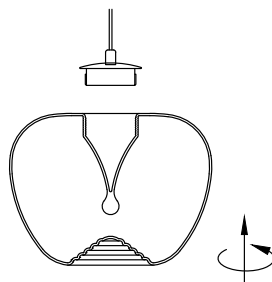

NOVA LUCE

9009179

1

Turn off the general switch

2

Drill holes & apply plastic anchors
With screws

3

Connect the wires

4

Apply the side screws

5

Instal glass shade

6

Turn on the general switch