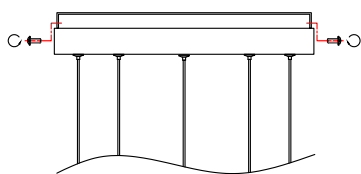

NOVA LUCE

9009179

1

Turn off the general switch

2

Drill holes & apply plastic anchors
With screws

3

Connect the wires

4

Apply the side screws

5

Instal glass shade

6

Turn on the general switch