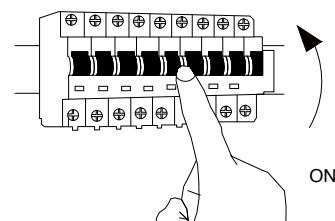

NOVA LUCE

9009179

1

Turn off the general switch

2

Drill holes & apply plastic anchors
With screws

3

Connect the wires

4

Apply the side screws

5

Instal glass shade

6

Turn on the general switch