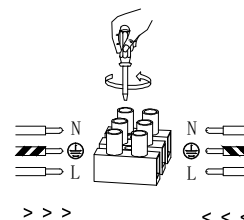

NOVA LUCE

9009179

1

Turn off the general switch

2

Drill holes & apply plastic anchors
With screws

3

Connect the wires

4

Apply the side screws

5

Instal glass shade

6

Turn on the general switch