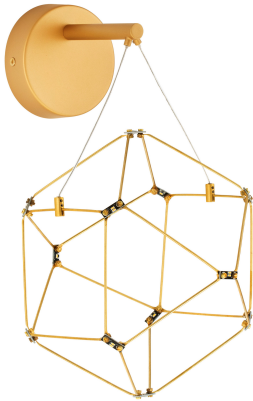

NOVA LUCE

PRODUCT DATASHEET

Version: 001

PRODUCT PHOTOGRAPH

TECHNICAL DRAWING