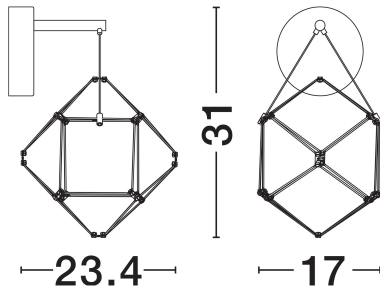

GENERAL INFORMATION

Product Code	9186903
Collection	Indoor
Product Category	Wall
Product Family	Nebula
Mounting Location	Wall
Application Environment	Indoor
Specifications	N/A

DIMENSION & WEIGHT

LxWxH (cm)	L: 17 W: 23.4 H: 31
Cut Out (cm)	N/A
Weight (Kgr)	0.4

MATERIAL & COLOR

Product Color	Gold
Body Material	Copper & Aluminium

APPLICATION & MOUNTING

Ambient Working Temp.	Max 45°C
Type of Protection	IP20
Dimmable	No
Type of Dimming	N/A
Mounting type	Surface
Mounting Depth (cm)	N/A
Led Module Replaceable	No
Light Source	LED

NOVA LUCE S.A

Schimatari Viotias
32009, Greece

+30 22620 58 121
+30 22620 56 743

info@novaluce.com
www.novaluce.com