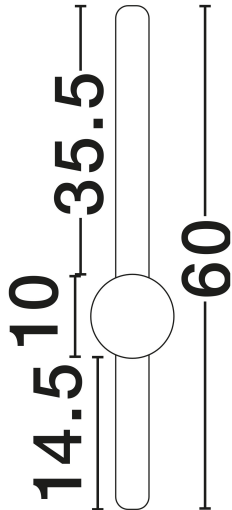

NOVA LUCE

PRODUCT DATASHEET

Version: 001

PRODUCT PHOTOGRAPH

TECHNICAL DRAWING

GENERAL INFORMATION

Product Code	9190721
Collection	Indoor
Product Category	Wall
Product Family	Norei
Mounting Location	Wall
Application Environment	Indoor
Specifications	N/A

DIMENSION & WEIGHT

LxWxH (cm)	D: 10 W: 6 H: 60
Cut Out (cm)	N/A
Weight (Kgr)	0.96

MATERIAL & COLOR

Product Color	Dark Brown
Body Material	Steel, Aluminium &Silicone

APPLICATION & MOUNTING

Ambient Working Temp.	Max 45°C
Type of Protection	IP20
Dimmable	No
Type of Dimming	N/A
Mounting type	Surface
Mounting Depth (cm)	N/A
Led Module Replaceable	No
Light Source	LED

NOVA LUCE S.A

Schimatari Viotias
32009, Greece

+30 22620 58 121
+30 22620 56 743

info@novaluce.com
www.novaluce.com