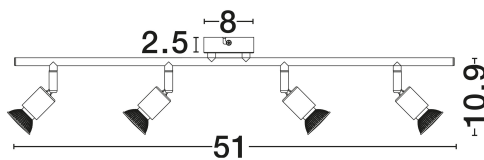

DIMENSION & WEIGHT

LxWxH (cm)	L: 51 W: 8 H: 10.9
Cut Out (cm)	N/A
Weight (Kgr)	0.63

MATERIAL & COLOR

Product Color	Matt White
Body Material	Metal

TECHNICAL DRAWING

APPLICATION & MOUNTING

Ambient Working Temp.	Max 45°C
Type of Protection	IP20
Dimmable	Yes
Type of Dimming	N/A
Mounting type	Surface
Mounting Depth (cm)	N/A
Led Module Replaceable	Yes
Light Source	GU10

Power (Nominal)	4x10W
Input voltage (Nominal)	100-240V
Mains Frequency	50/60Hz

PHOTOMETRICAL DATA

Luminous Flux	N/A
Color Temperature	N/A
Light Color (Designation)	N/A

WARRANTY

Warranty	3 Years
----------	----------------