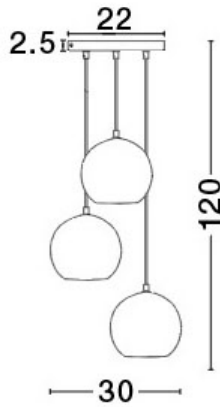

NOVA LUCE

PRODUCT DATASHEET

Version: 001

PRODUCT PHOTOGRAPH

TECHNICAL DRAWING

GENERAL INFORMATION

Product Code	8436402
Collection	Decorative
Product Category	Suspension
Product Family	Adelina
Mounting Location	Ceiling
Application Environment	Indoor

DIMENSION & WEIGHT

LxWxH (cm)	D: 30 H: 120
Cut out (cm)	N/A
Weight (Kgr)	1.9

MATERIAL & COLOR

Product Color	Smoke & Black
Body Material	Metal & Glass

APPLICATION & MOUNTING

Ambient Working Temp.	Max 45 oC
Type of Protection	IP20
Dimmable	Depends on the lamp
Type of Dimming (Optional)	N/A
Mounting type	Ceiling
Mounting Depth (cm)	N/A
Led Module Replaceable	Yes
Light Source	LED E27