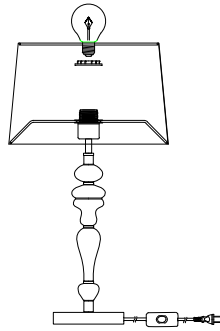

NOVA LUCE

9009148

①

Apply the fabric shade

②

By rotating apply the cap
With the bulb

③

Plug it in