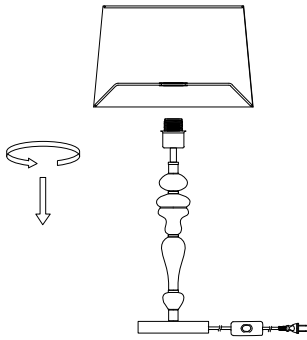

NOVA LUCE

9009148

①

Apply the fabric shade

②

By rotating apply the cap
With the bulb

③

Plug it in