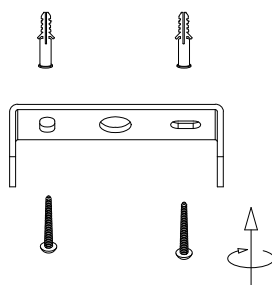

# NOVA LUCE

9160200

1

Turn off the general switch

2

Drill holes & apply plastic anchors  
With screws

3

Connect the wires

4

Apply the side screws

5

Apply the glass in to place

6

Turn on the general switch