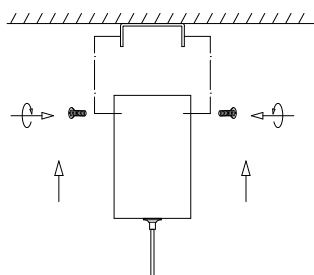

# NOVA LUCE

9160200

1

Turn off the general switch

2

Drill holes & apply plastic anchors  
With screws

3

Connect the wires

4

Apply the side screws

5

Apply the glass in to place

6

Turn on the general switch