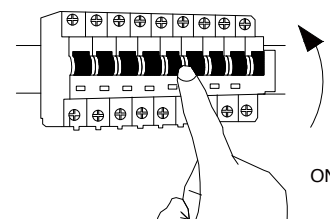

# NOVA LUCE

9160200

1

Turn off the general switch

2

Drill holes & apply plastic anchors  
With screws

3

Connect the wires

4

Apply the side screws

5

Apply the glass in to place

6

Turn on the general switch