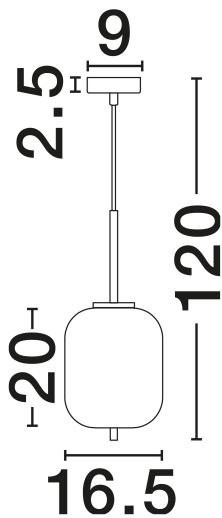

NOVA LUCE

PRODUCT DATASHEET

Version: 001

PRODUCT PHOTOGRAPH

TECHNICAL DRAWING

GENERAL INFORMATION

Product Code	9624097
Collection	Indoor
Product Category	Suspension
Product Family	Lato
Mounting Location	Ceiling
Application Environment	Indoor
Specifications	N/A

DIMENSION & WEIGHT

LxWxH (cm)	D: 16.5 H: 120
Cut Out (cm)	N/A
Weight (Kgr)	0.9

MATERIAL & COLOR

Product Color	Smokey & Brass Gold
Body Material	Glass & Metal

APPLICATION & MOUNTING

Ambient Working Temp.	Max 45°C
Type of Protection	IP20
Dimmable	Yes
Type of Dimming	N/A
Mounting type	Surface
Mounting Depth (cm)	N/A
Led Module Replaceable	Yes
Light Source	?27

Power (Nominal)	1x5W
Input voltage (Nominal)	100-240V
Mains Frequency	50/60Hz

PHOTOMETRICAL DATA

Luminous Flux	N/A
Color Temperature	N/A
Light Color (Designation)	N/A

WARRANTY

Warranty	3 Years
----------	----------------