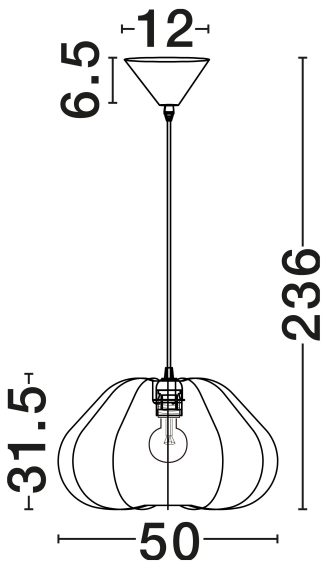

TECHNICAL DRAWING

GENERAL INFORMATION

Product Code	9586668
Collection	Indoor
Product Category	Suspension
Product Family	Bora
Mounting Location	Ceiling
Application Environment	Indoor
Specifications	N/A

DIMENSION & WEIGHT

LxWxH (cm)	D: 50 H: 236
Cut Out (cm)	N/A
Weight (Kgr)	0.88

MATERIAL & COLOR

Product Color	White Artificial & Sandy White
Body Material	Silk & Steel

APPLICATION & MOUNTING

Ambient Working Temp.	Max 45°C
Type of Protection	IP20
Dimmable	Yes
Type of Dimming	N/A
Mounting type	Surface
Mounting Depth (cm)	N/A
Led Module Replaceable	Yes
Light Source	E27

NOVA LUCE S.A

Schimatari Viotias
32009, Greece

+30 22620 58 121
+30 22620 56 743

info@novaluce.com
www.novaluce.com